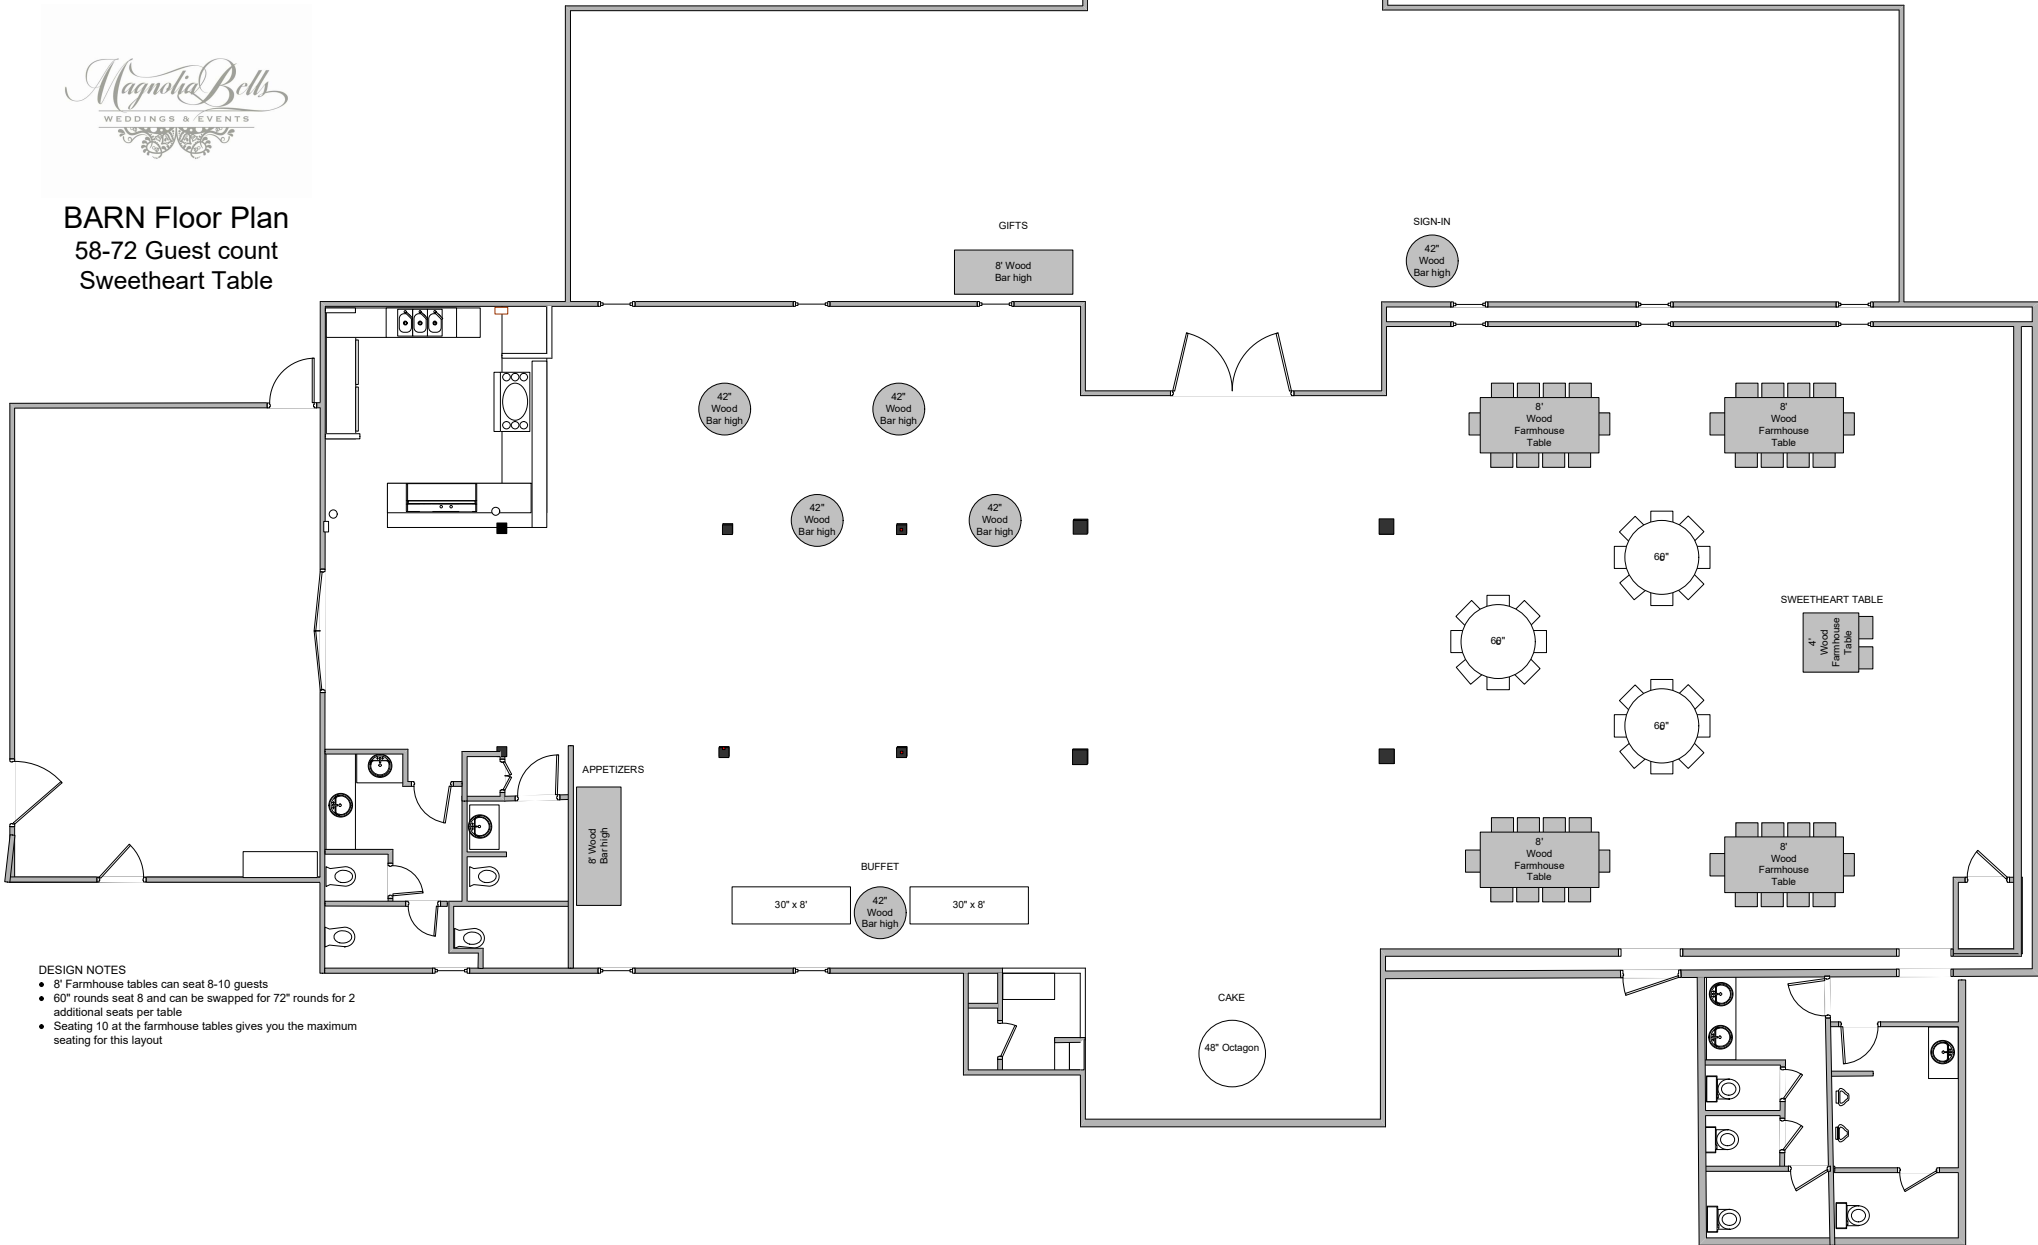

BARN Floor Plan
58-72 Guest count
Sweetheart Table

- DESIGN NOTES**
- 8' Farmhouse tables can seat 8-10 guests
 - 60" rounds seat 8 and can be swapped for 72" rounds for 2 additional seats per table
 - Seating 10 at the farmhouse tables gives you the maximum seating for this layout