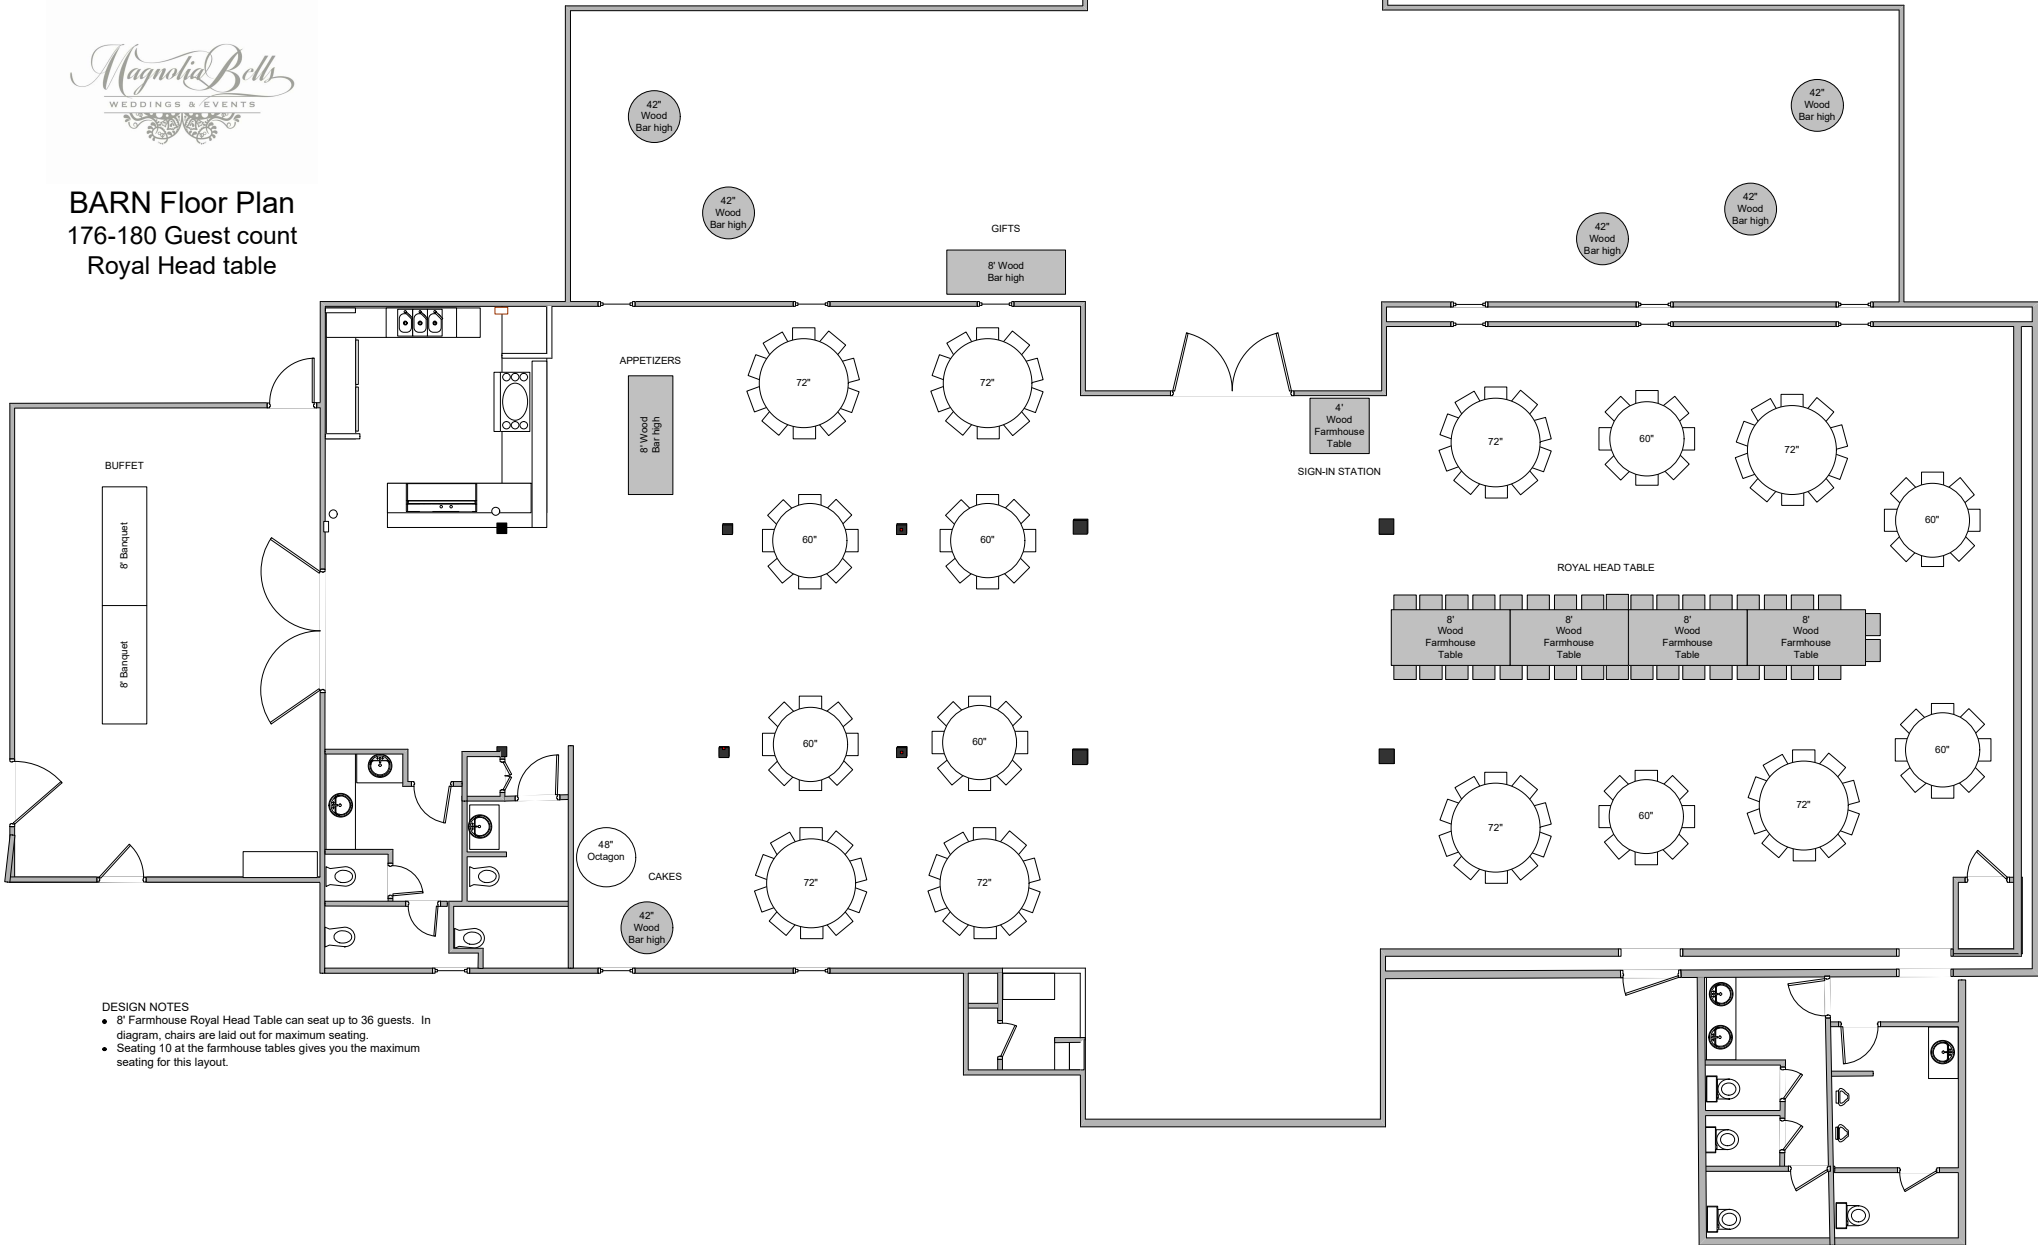

BARN Floor Plan
176-180 Guest count
Royal Head table

DESIGN NOTES