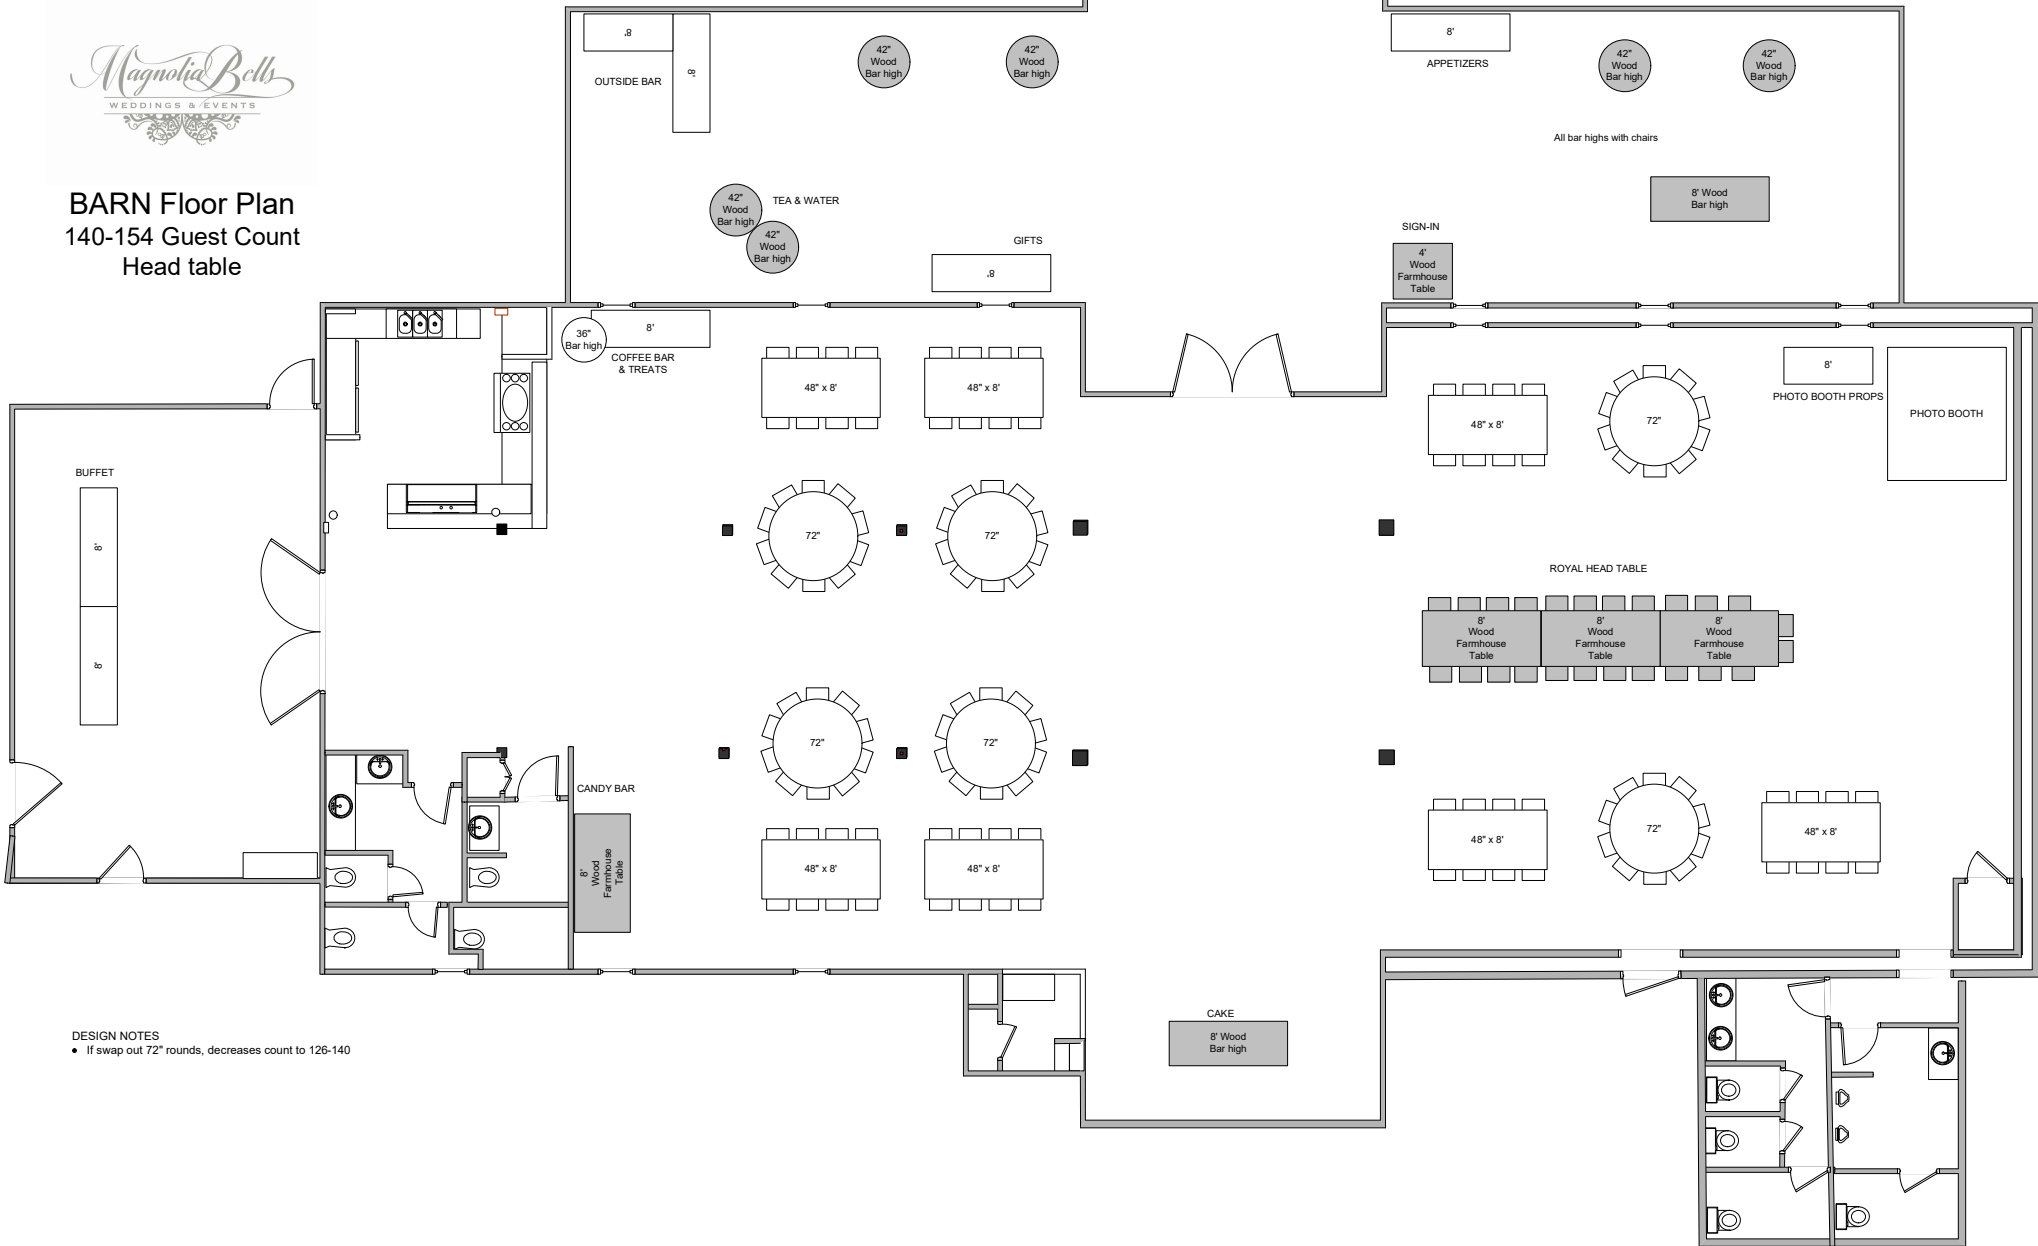

BARN Floor Plan
 140-154 Guest Count
 Head table

DESIGN NOTES
 • If swap out 72" rounds, decreases count to 126-140