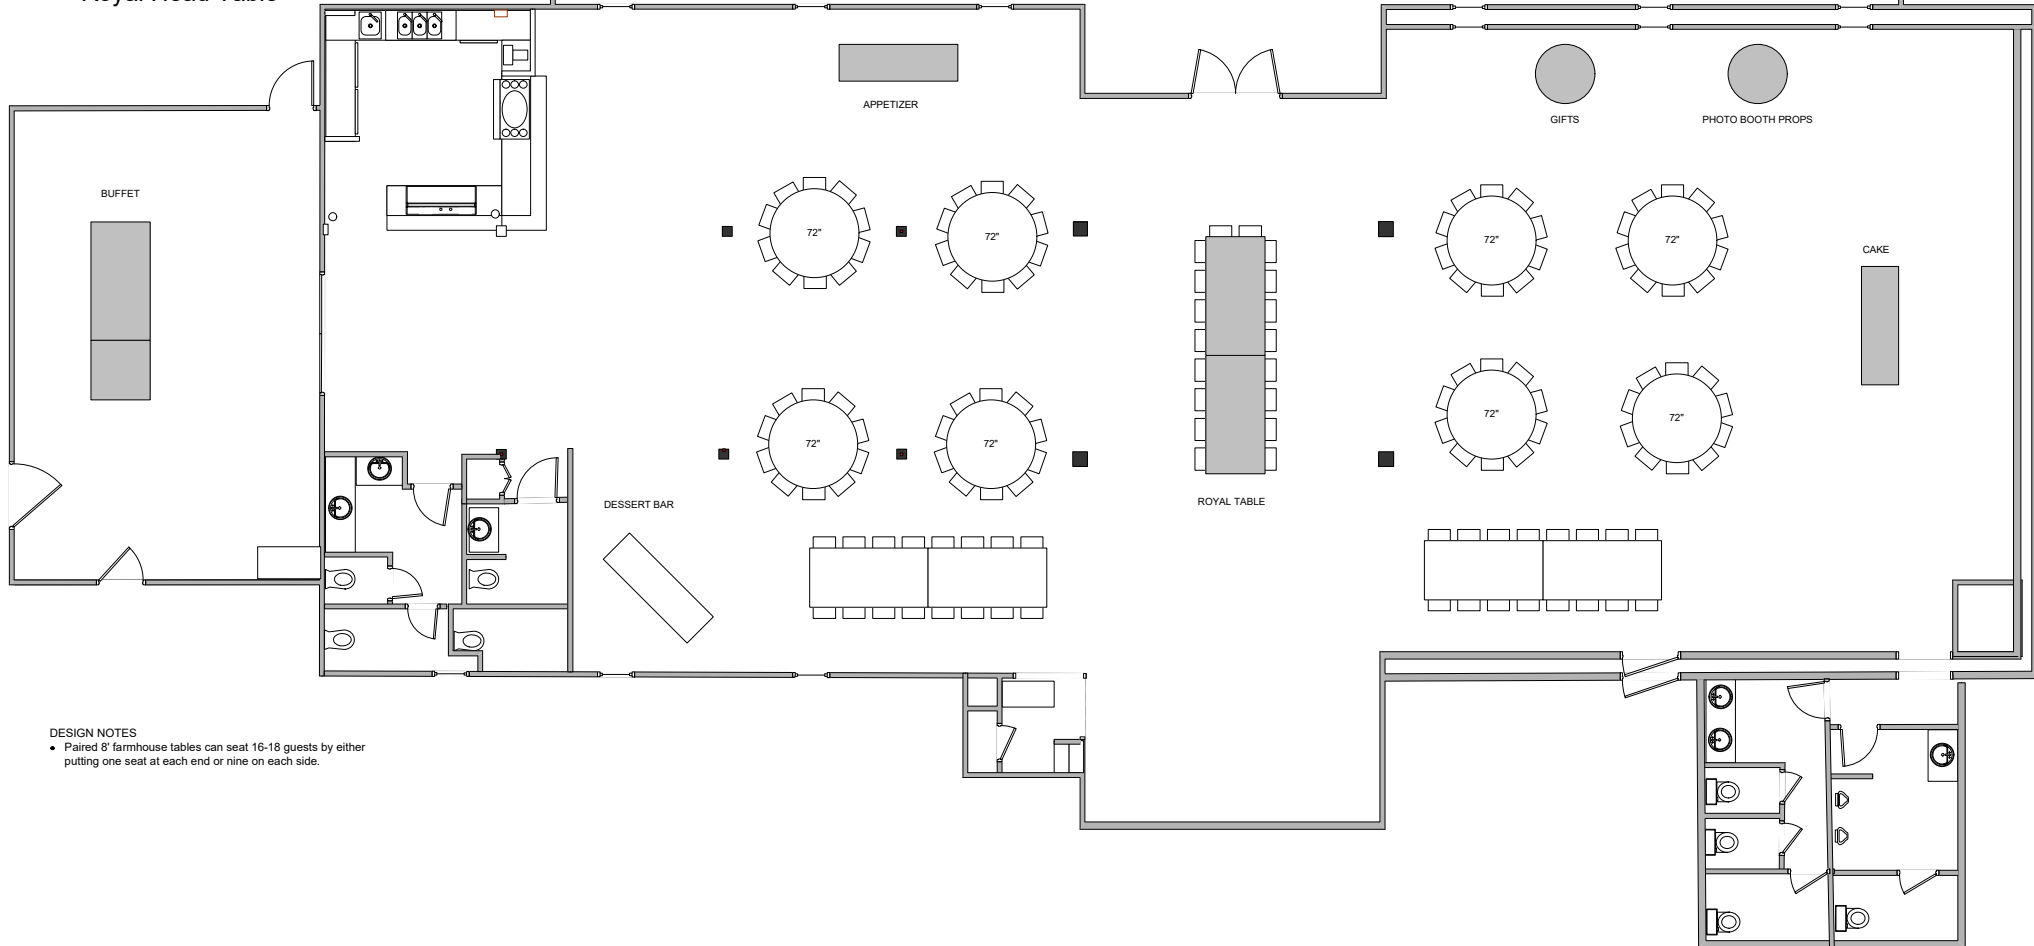

BARN Floor Plan
130-134 Guest Count
Royal Head Table

DESIGN NOTES

- Paired 8' farmhouse tables can seat 16-18 guests by either putting one seat at each end or nine on each side.